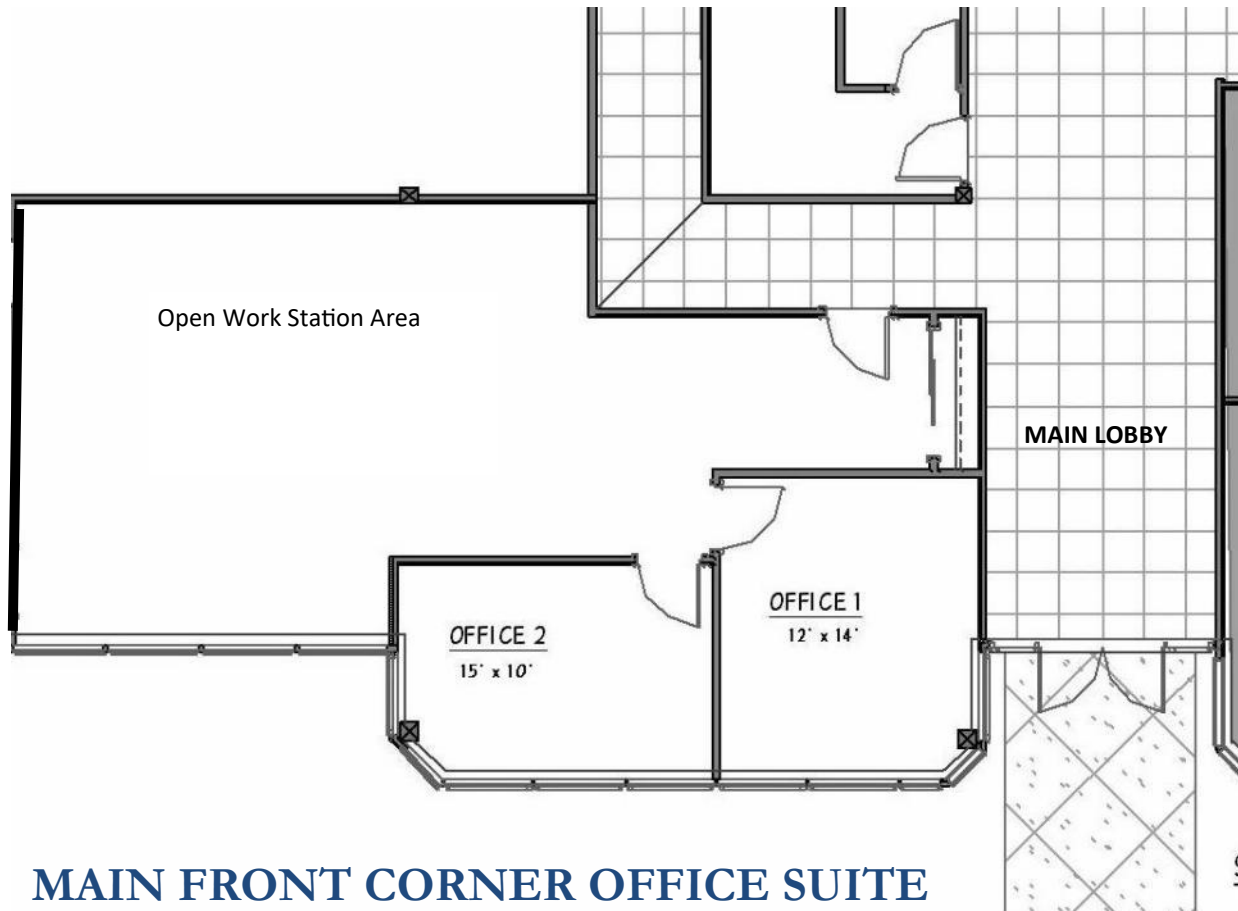

## Office Suites For Lease

Modern Entrance Lobby

3 Story Executive Glass Professional Office

Minutes to I294 & I55, & Burr Ridge Village Center: Live.Shop.Work.Dine.

**Suite 110 1,230 SF**

FOR  
MORE  
INFORMATION:

# Suite 110 1,230 SF